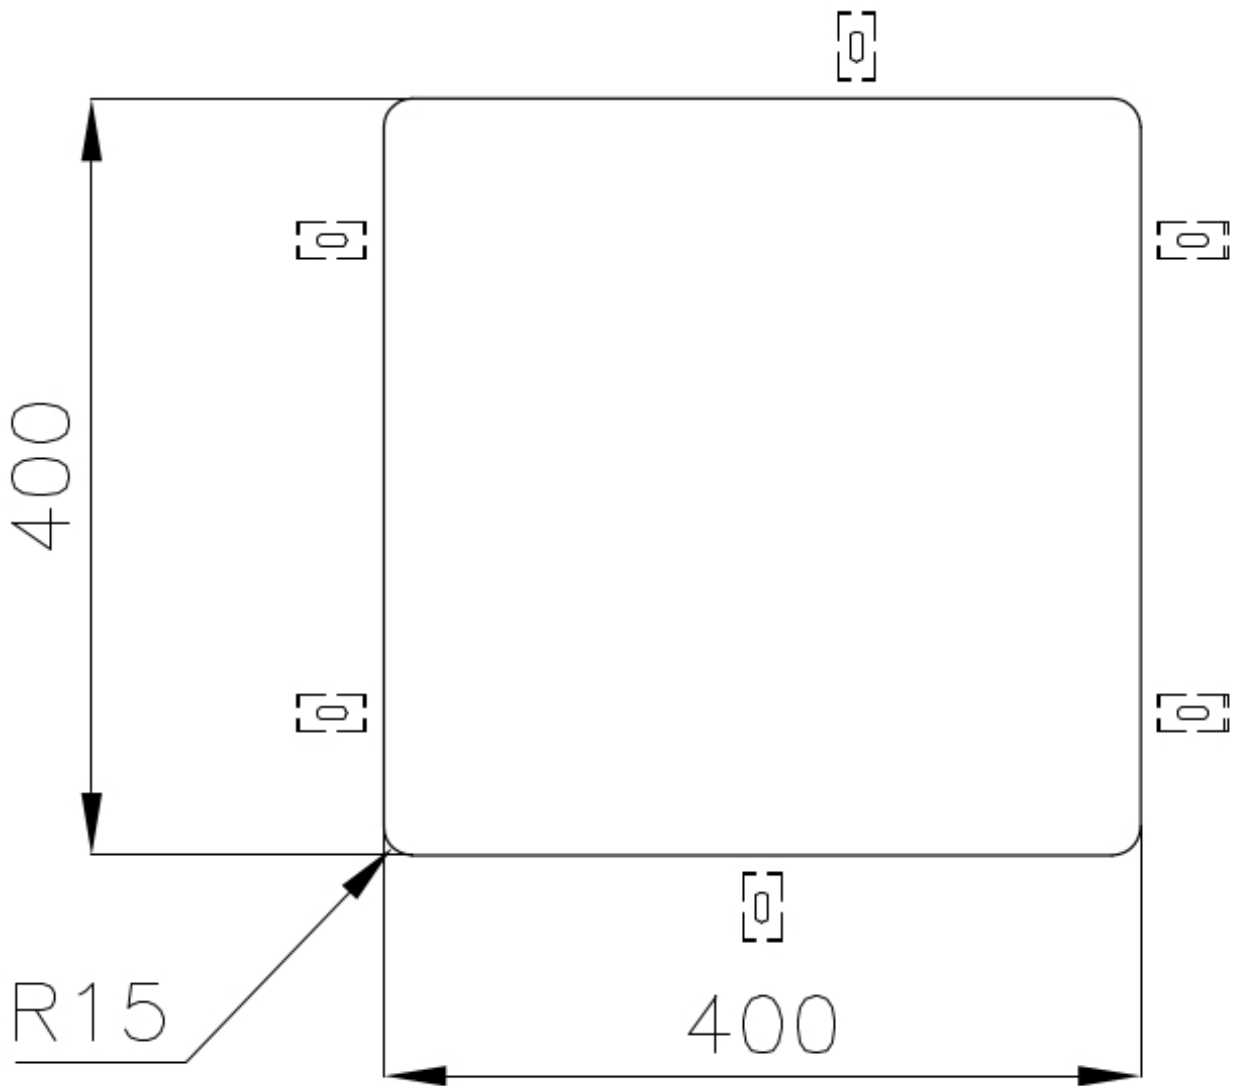

Width 44 cm

Bowl dimension 400x400mm

Number of bowls 1 bowl

Waste fitting 3,5" drain

FEATURES

VINTAGE The Vintage finish gives the product a long-lived and elegant look, creating a surface that does not fear scratches.

Perimetral overflow The overflow is always a security on the Foster sinks that prevents the overflow of water in case of oversights. The perimeter drain solution improves aesthetics thanks to its square and essential shape.

Basket 3,5" waste fitting The drain is equipped with a large 3.5" drain, with the practical basket cap that prevents the discharge of solid parts.

TECHNICAL DATA

Cut out size
Dimensioni per foratura top